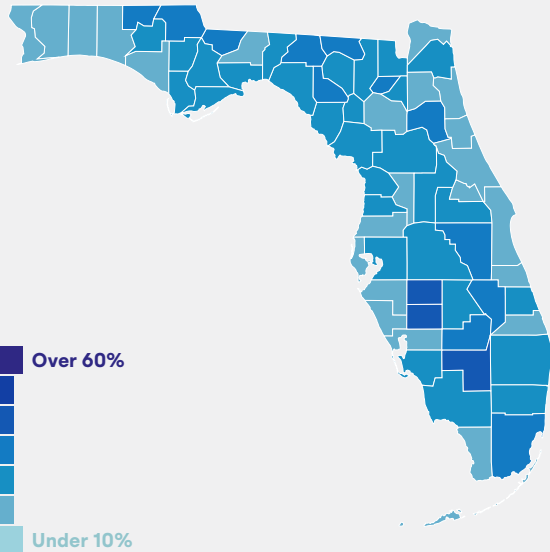

# 23.7%

of adults in Florida have low literacy

Florida ranks 42 out of 50 in the U.S.

## 3 in 7

counties in Florida have populations where 25% or more of the residents have below basic literacy

## How does low literacy affect equity and quality of life?

In counties where at least a quarter of the population have below basic literacy, we see that many health, economic, and educational outcomes fall short.