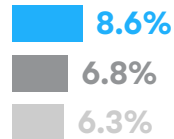

Unemployment